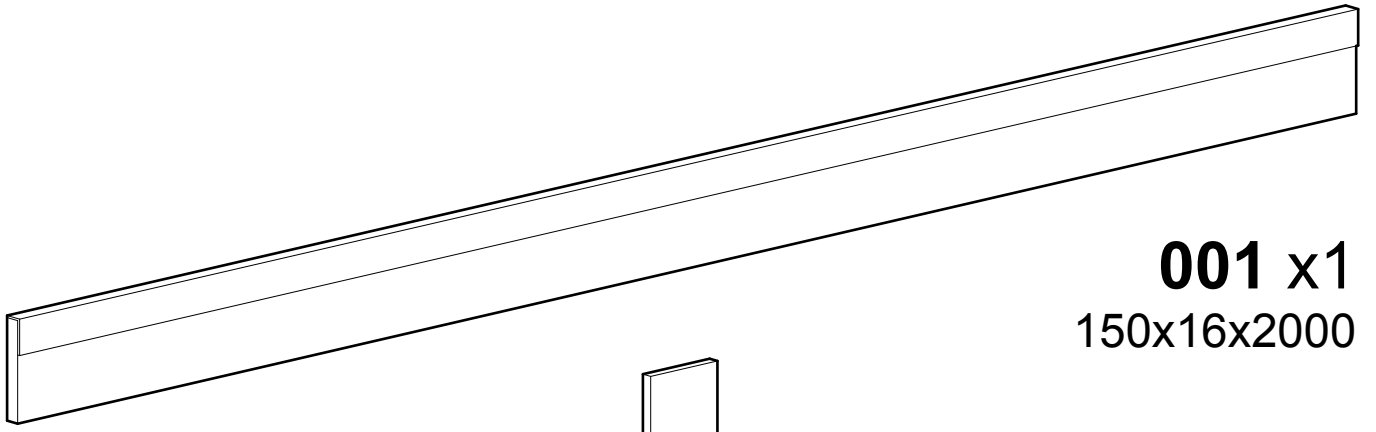

BOAZERIA ŚCIENNA

MODERN

FOGE
profiles are everywhere

001 x1
150x16x2000

002 x3
100x12x2000

003 x1
120x16x2000

1

2