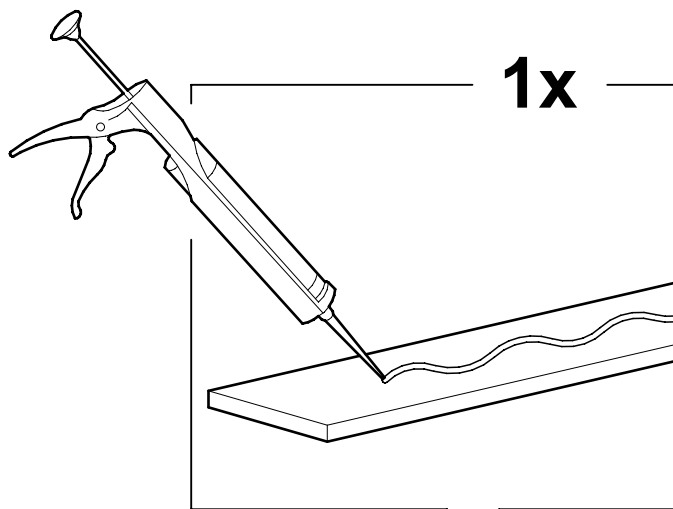

BOAZERIA ŚCIENNA

MODERN

FOGE
profiles are everywhere

001 x1
150x16x2000

002 x3
100x12x2000

003 x1
120x16x2000

1

2

3

5x

4

FOGE

profiles are everywhere

MADE IN POLAND