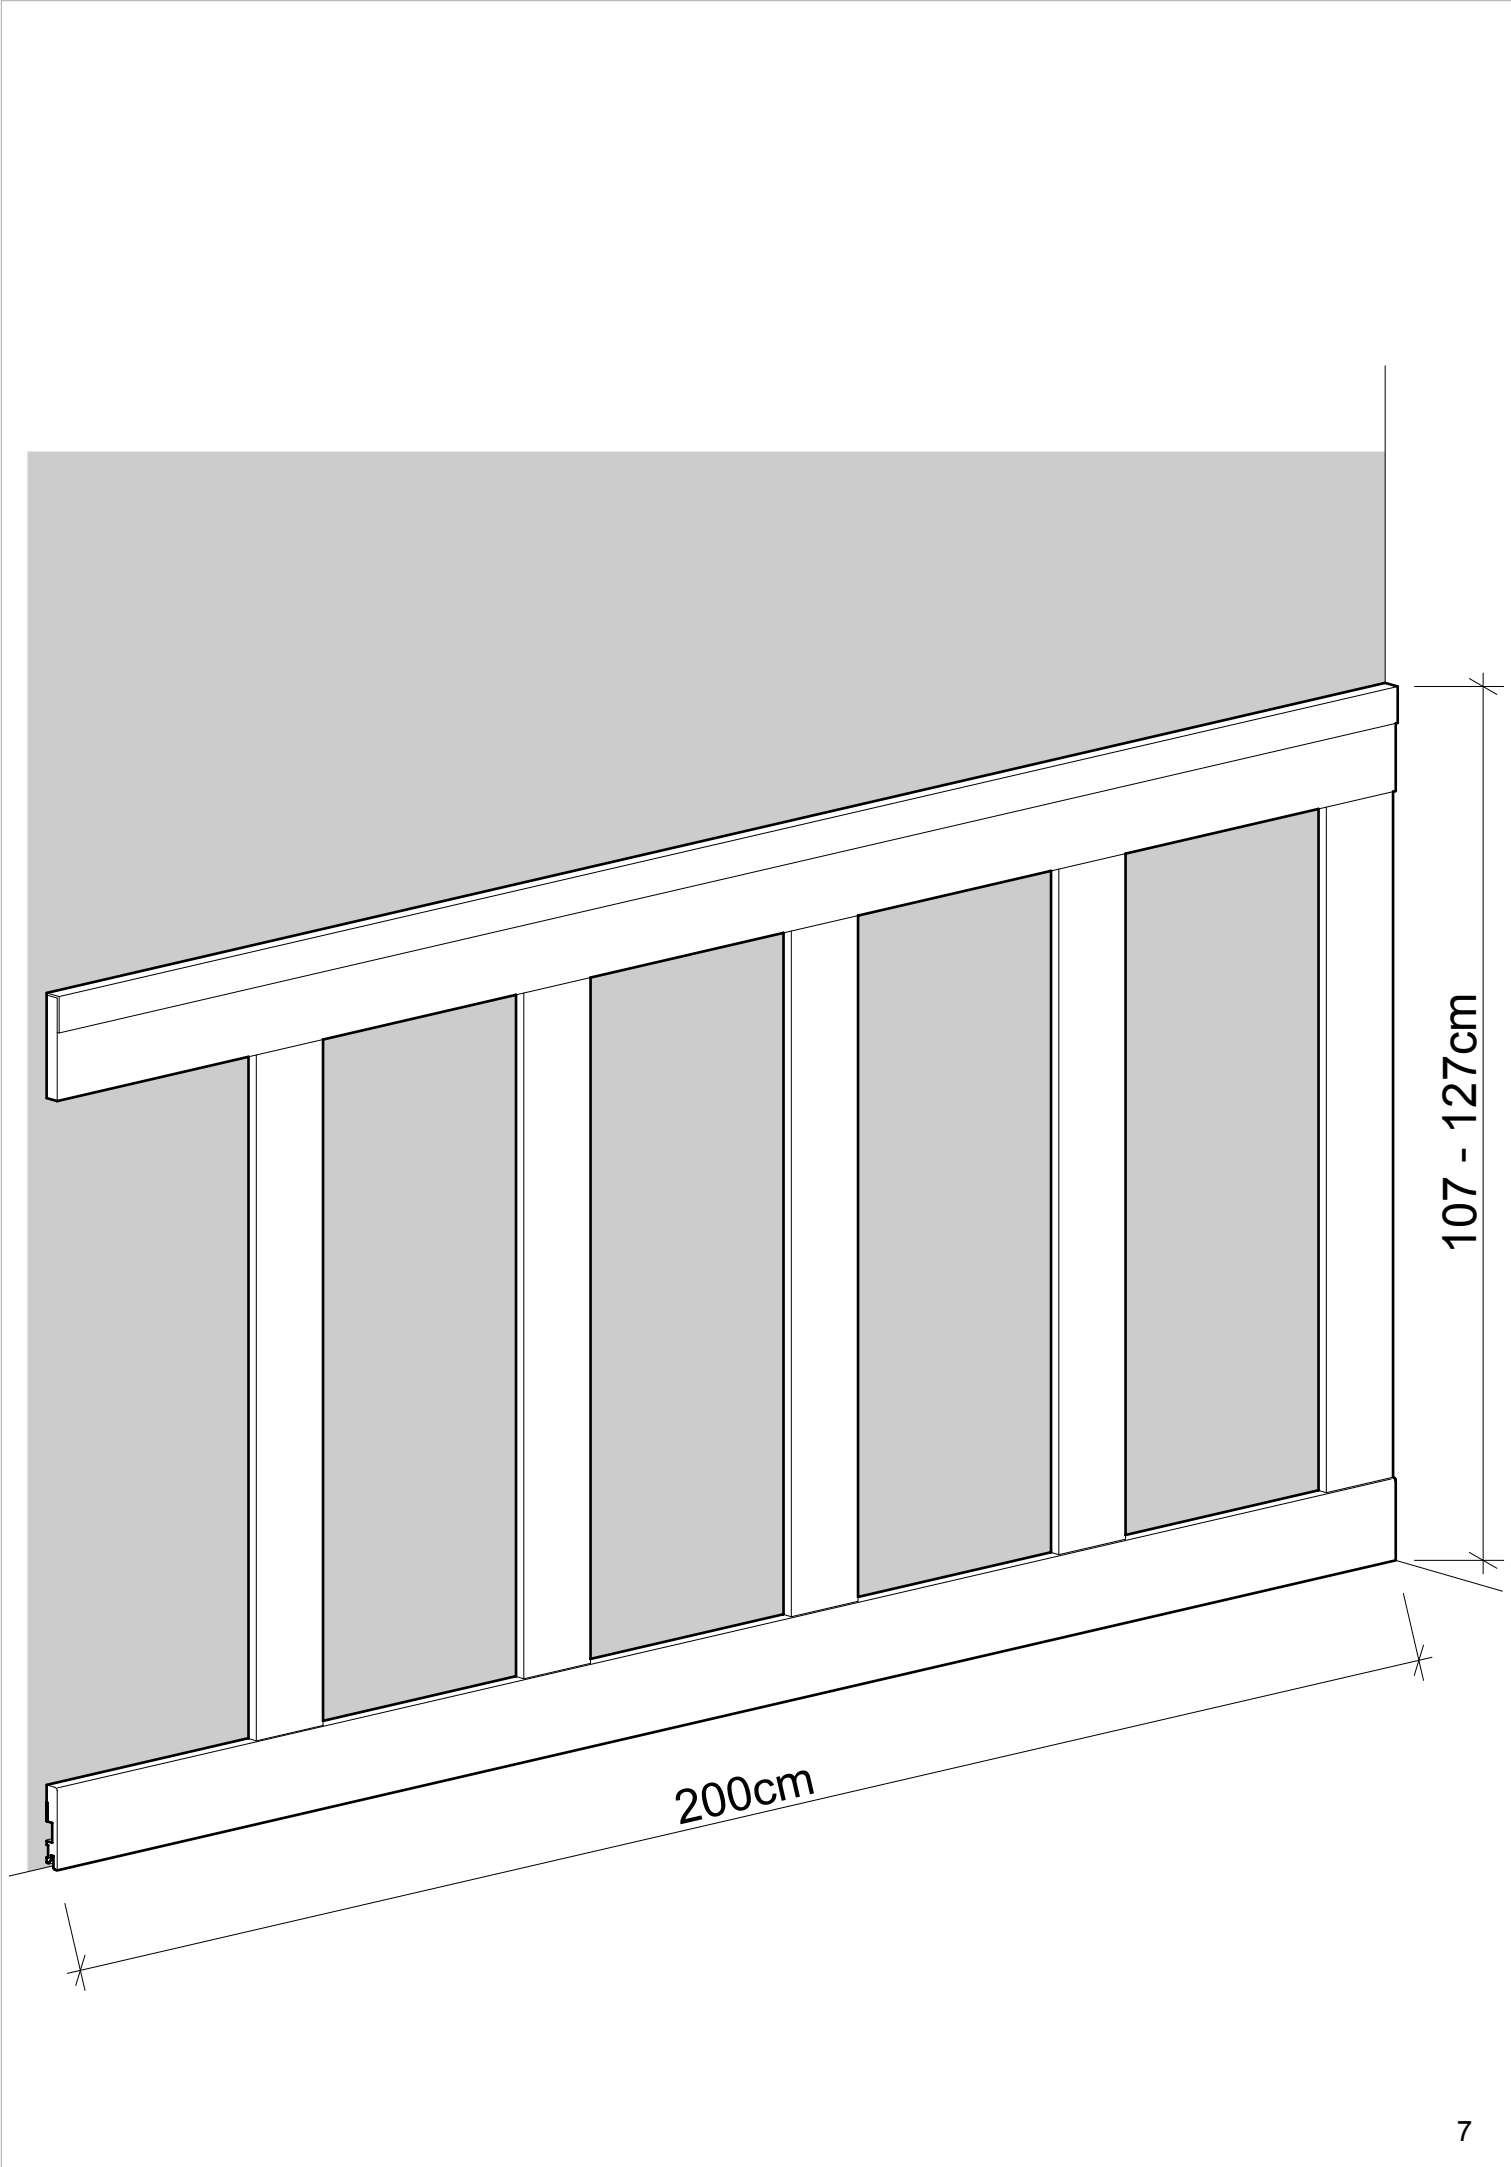

BOAZERIA ŚCIENNA

MODERN

FOGE
profiles are everywhere

001 x1
150x16x2000

002 x3
100x12x2000

003 x1
120x16x2000

1

2

3

5x

4

FOGE

profiles are everywhere

MADE IN POLAND