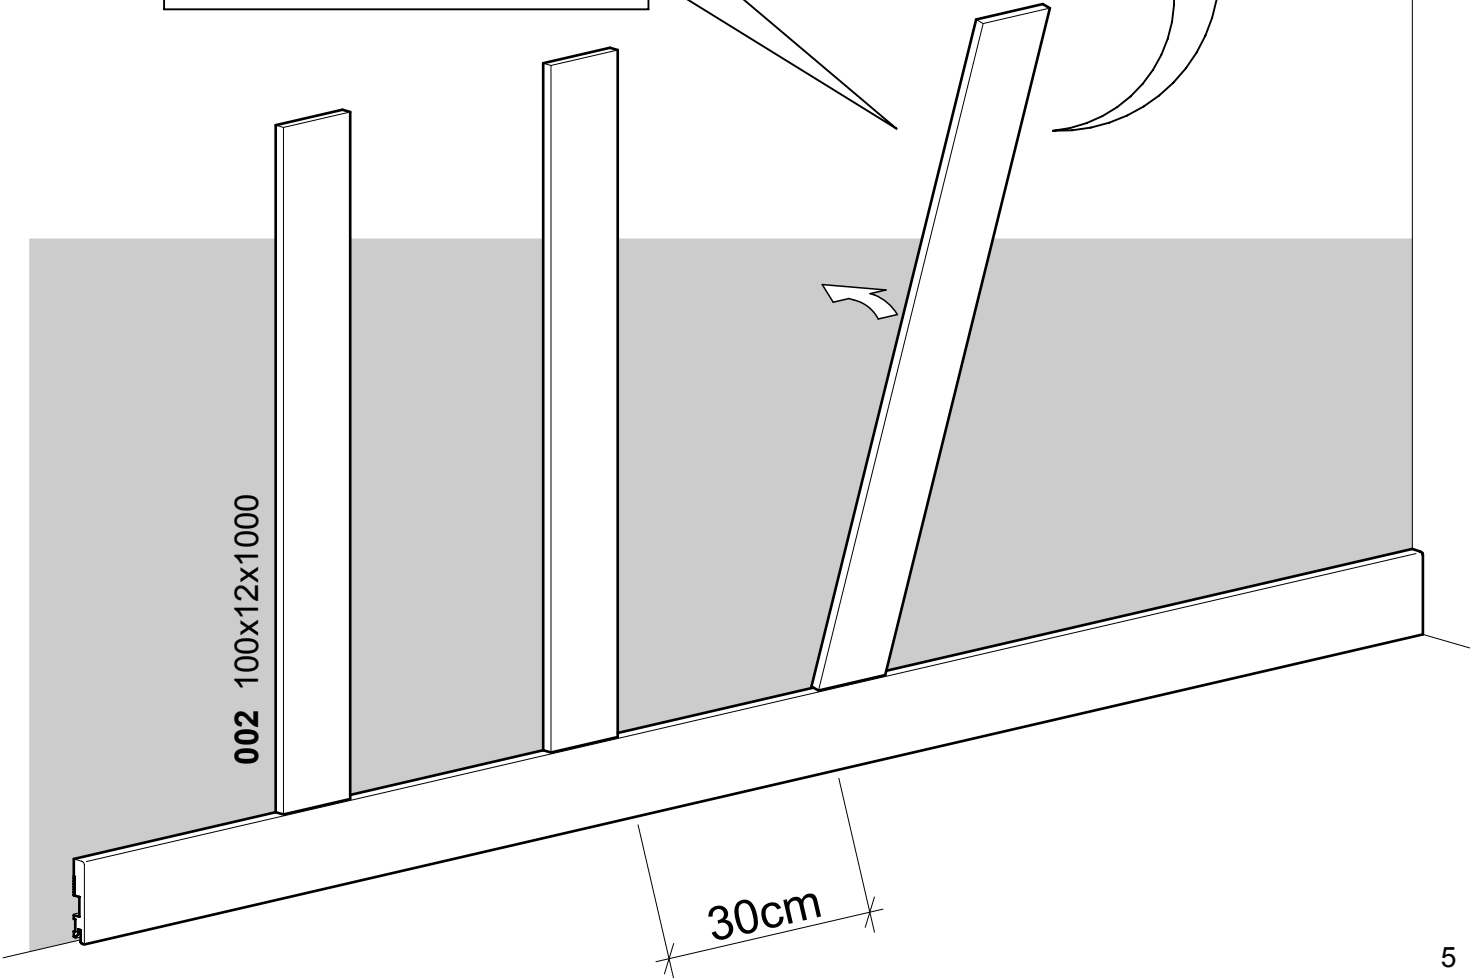

BOAZERIA ŚCIENNA

MODERN

FOGE
profiles are everywhere

001 x1
150x16x2000

002 x3
100x12x2000

003 x1
120x16x2000

1

2

3

5x

4

FOGE

profiles are everywhere

MADE IN POLAND