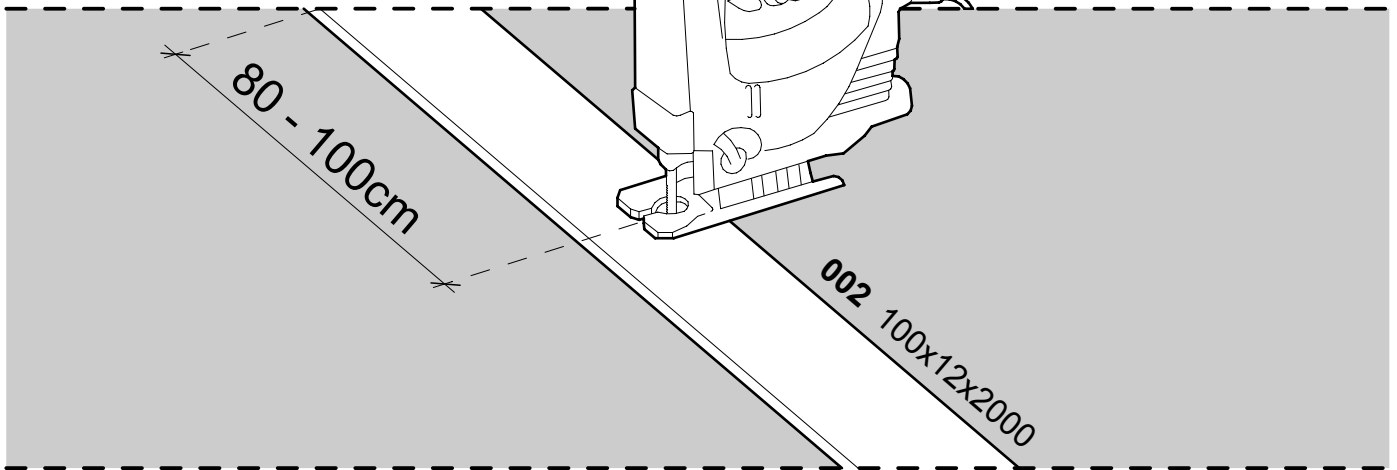

BOAZERIA ŚCIENNA

MODERN

FOGE
profiles are everywhere

001 x1
150x16x2000

002 x3
100x12x2000

003 x1
120x16x2000

1

2