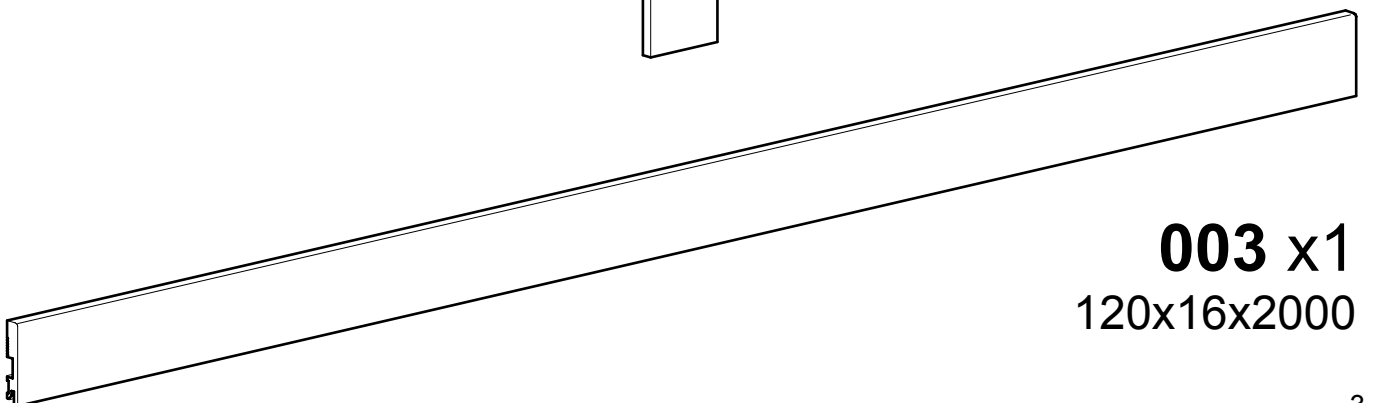

BOAZERIA ŚCIENNA

MODERN

FOGE
profiles are everywhere

001 x1
150x16x2000

002 x3
100x12x2000

003 x1
120x16x2000

1

2