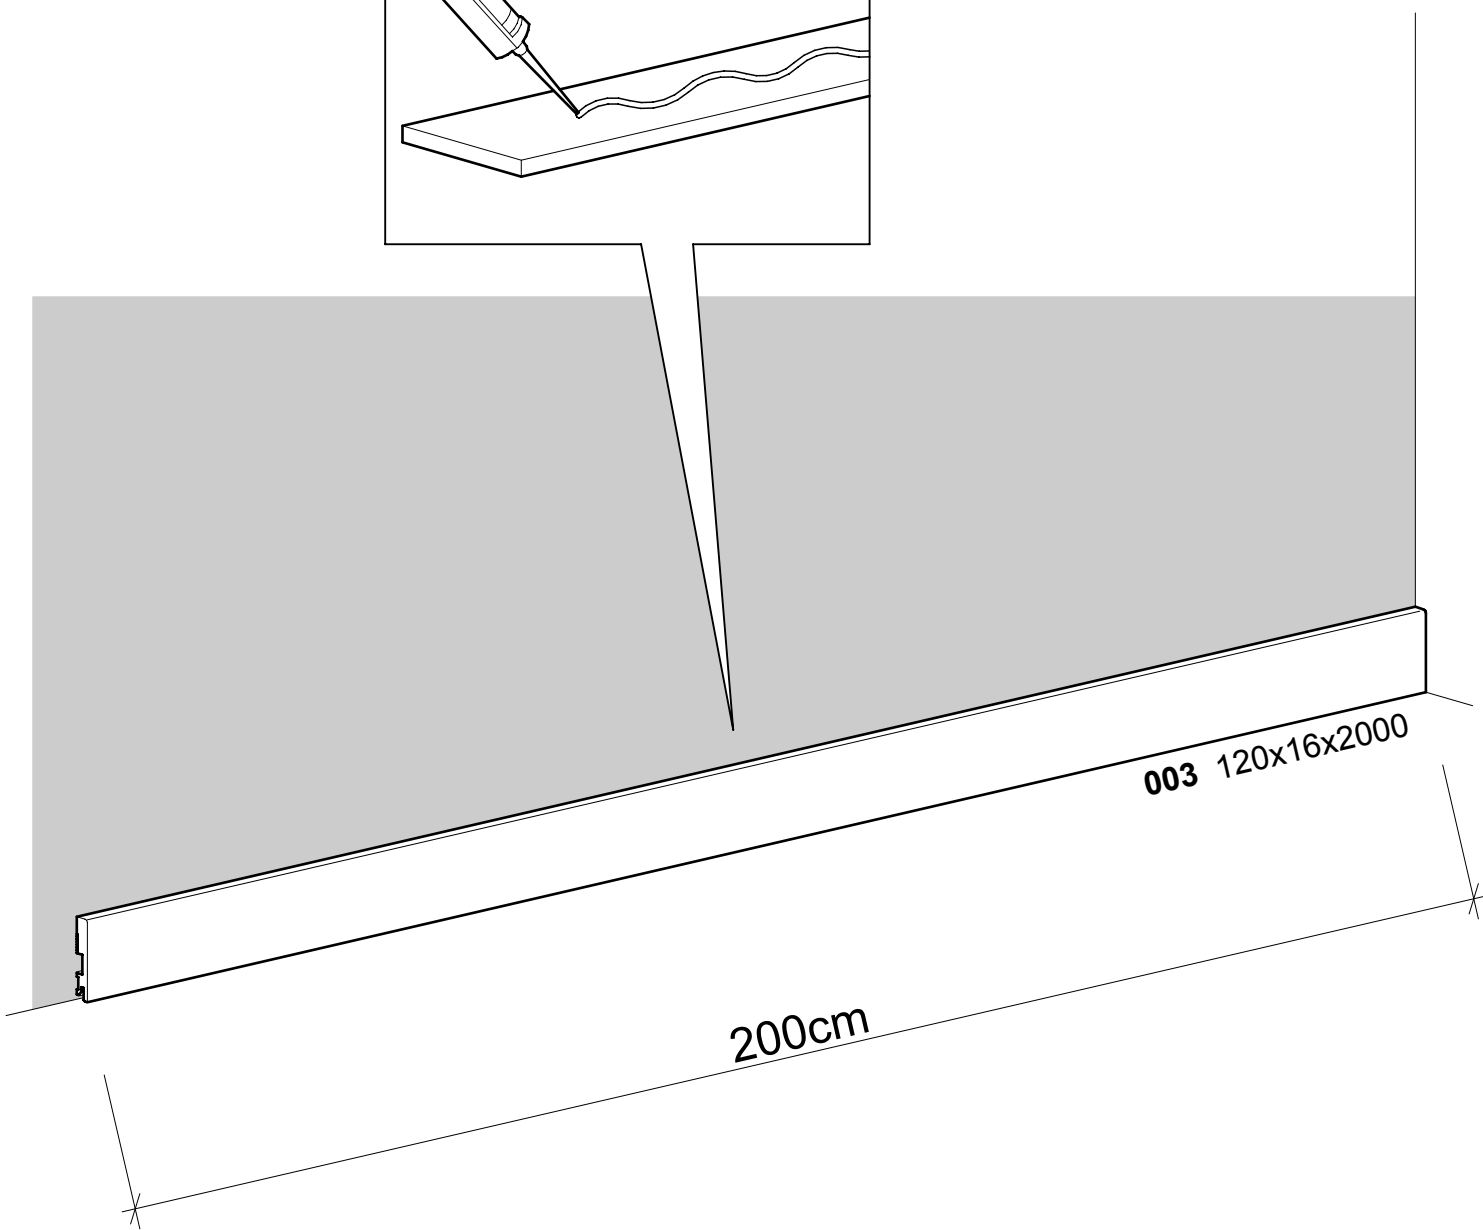

BOAZERIA ŚCIENNA

MODERN

FOGE
profiles are everywhere

001 x1
150x16x2000

002 x3
100x12x2000

003 x1
120x16x2000

1

2

3

5x

4

FOGE

profiles are everywhere

MADE IN POLAND